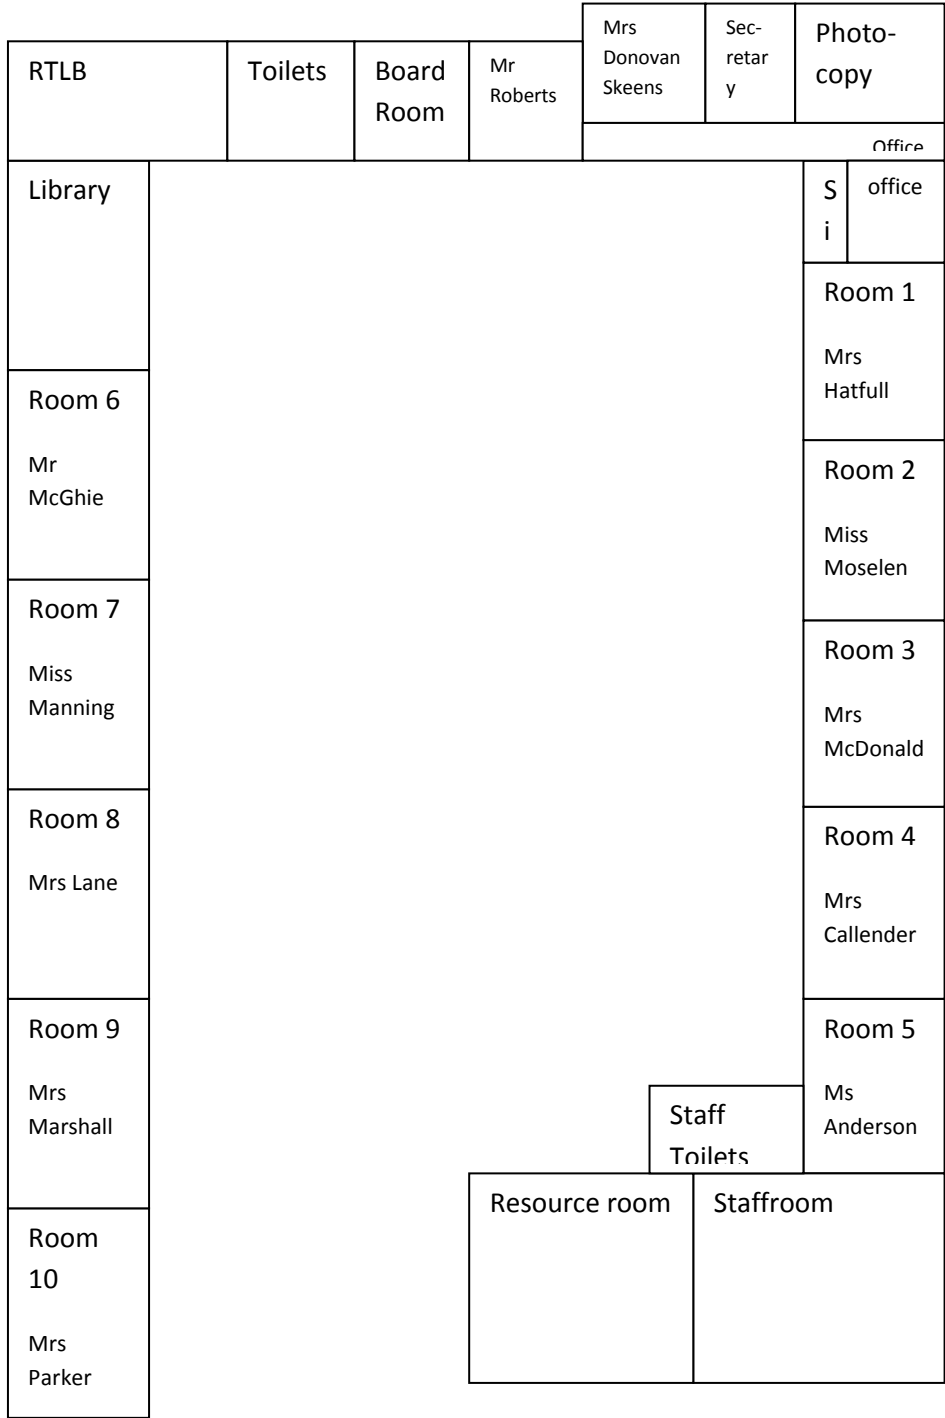

Room 11

PTA

Storage  
Music Room

Clinic

Hall